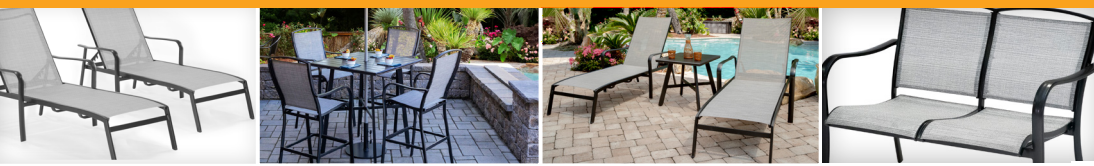

The Richmond COLLECTION

Seating